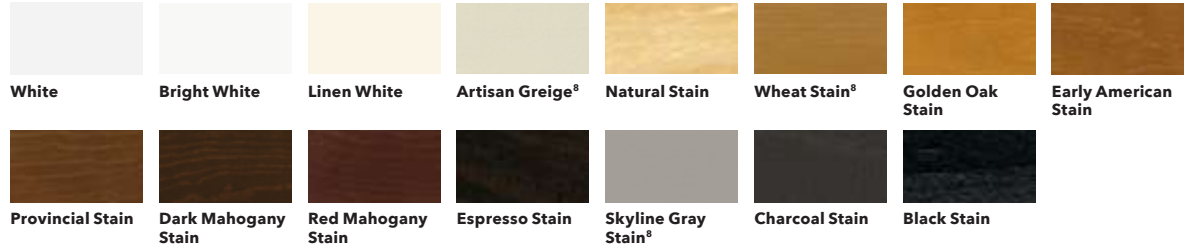

Finishes:

Champagne White Brown Matte Black

Oil-Rubbed Bronze Satin Nickel Polished Chrome

Patio Door Hardware

Modern Collection

Select modern hardware created in collaboration with Baldwin® to achieve the ultimate contemporary look with sleek finishes.

Hinged & Bifold Patio Door Handle

Sliding Patio Door Handle

Multi-Slide Patio Door Handle^{6,7}

Finishes:

Champagne White Brown Matte Black

Oil-Rubbed Bronze Satin Nickel

^{3,4,5} See back cover for disclosures.

^{6,7} See back cover for disclosures.

Colors

Wood Types

Choose the wood species that best complements your project's interior.

Prefinished Pine Interior Colors

Custom interior finishes, unfinished or primed and ready-to-paint are also available.

Aluminum-Clad Exterior Colors

Our low-maintenance EnduraClad[®] exterior finish resists fading. Take durability one step further with EnduraClad Plus which also resists chalking and corrosion.⁹

Custom colors are also available.