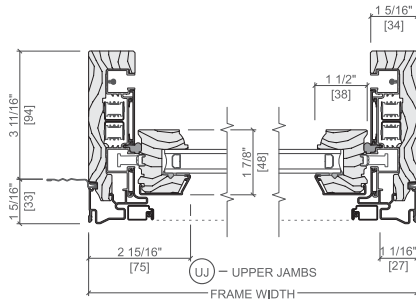

Ogee Exterior with Ogee Interior⁴
7/8", 1-1/4" or 2"

Cross Sections

Cross Sections

Optional Fold-out Installation Fin

The double-hung cross sections provide visual reference to the historic putty exterior profile and traditional, beveled Ogee interior that add architectural interest to your project.