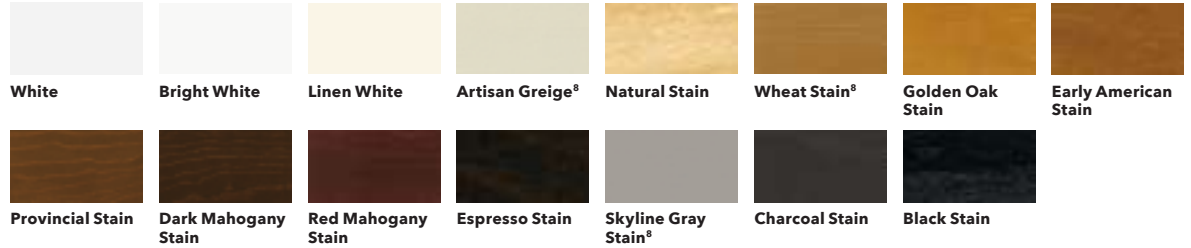

White

Brown

Matte Black

Oil-Rubbed Bronze

Satin Nickel

Satin Brass⁵

Rustic Collection

Create a distinct and charming look with distressed finishes.

Elevate your style and transform a home with elegant selections.

Hinged & Bifold Patio Door Handle

Sliding Patio Door Handle

Multi-Slide Patio Door Handle^{6,7}

Finishes:

Champagne

White

Brown

Matte Black

Oil-Rubbed Bronze

Satin Nickel

Satin Brass⁵

Colors

Wood Types

Choose the wood species that best complements your project's interior.

Custom solutions:

Prefinished Pine Interior Colors

Custom interior finishes, unfinished or primed and ready-to-paint are also available.

Extruded Aluminum-Clad Exterior Colors

Our low-maintenance EnduraClad[®] exterior finish resists fading. Take durability one step further with EnduraClad Plus which also resists chalking and corrosion.⁹